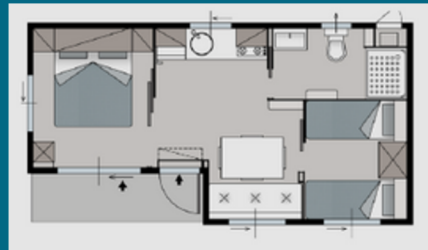

SENIOR

max 4 people / approx. 30 m²
2 bedrooms - kitchen - veranda
bathroom + shower
living room