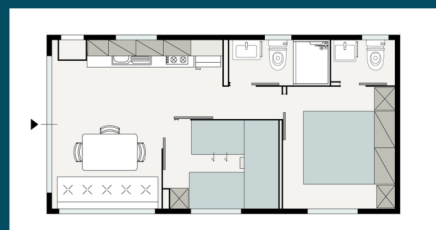

SENIOR "LAKE VIEW"

max 5 people / approx. 30 m²
2 bedrooms - kitchen - veranda
- 2 bathrooms, 1 with shower
living room - A/C